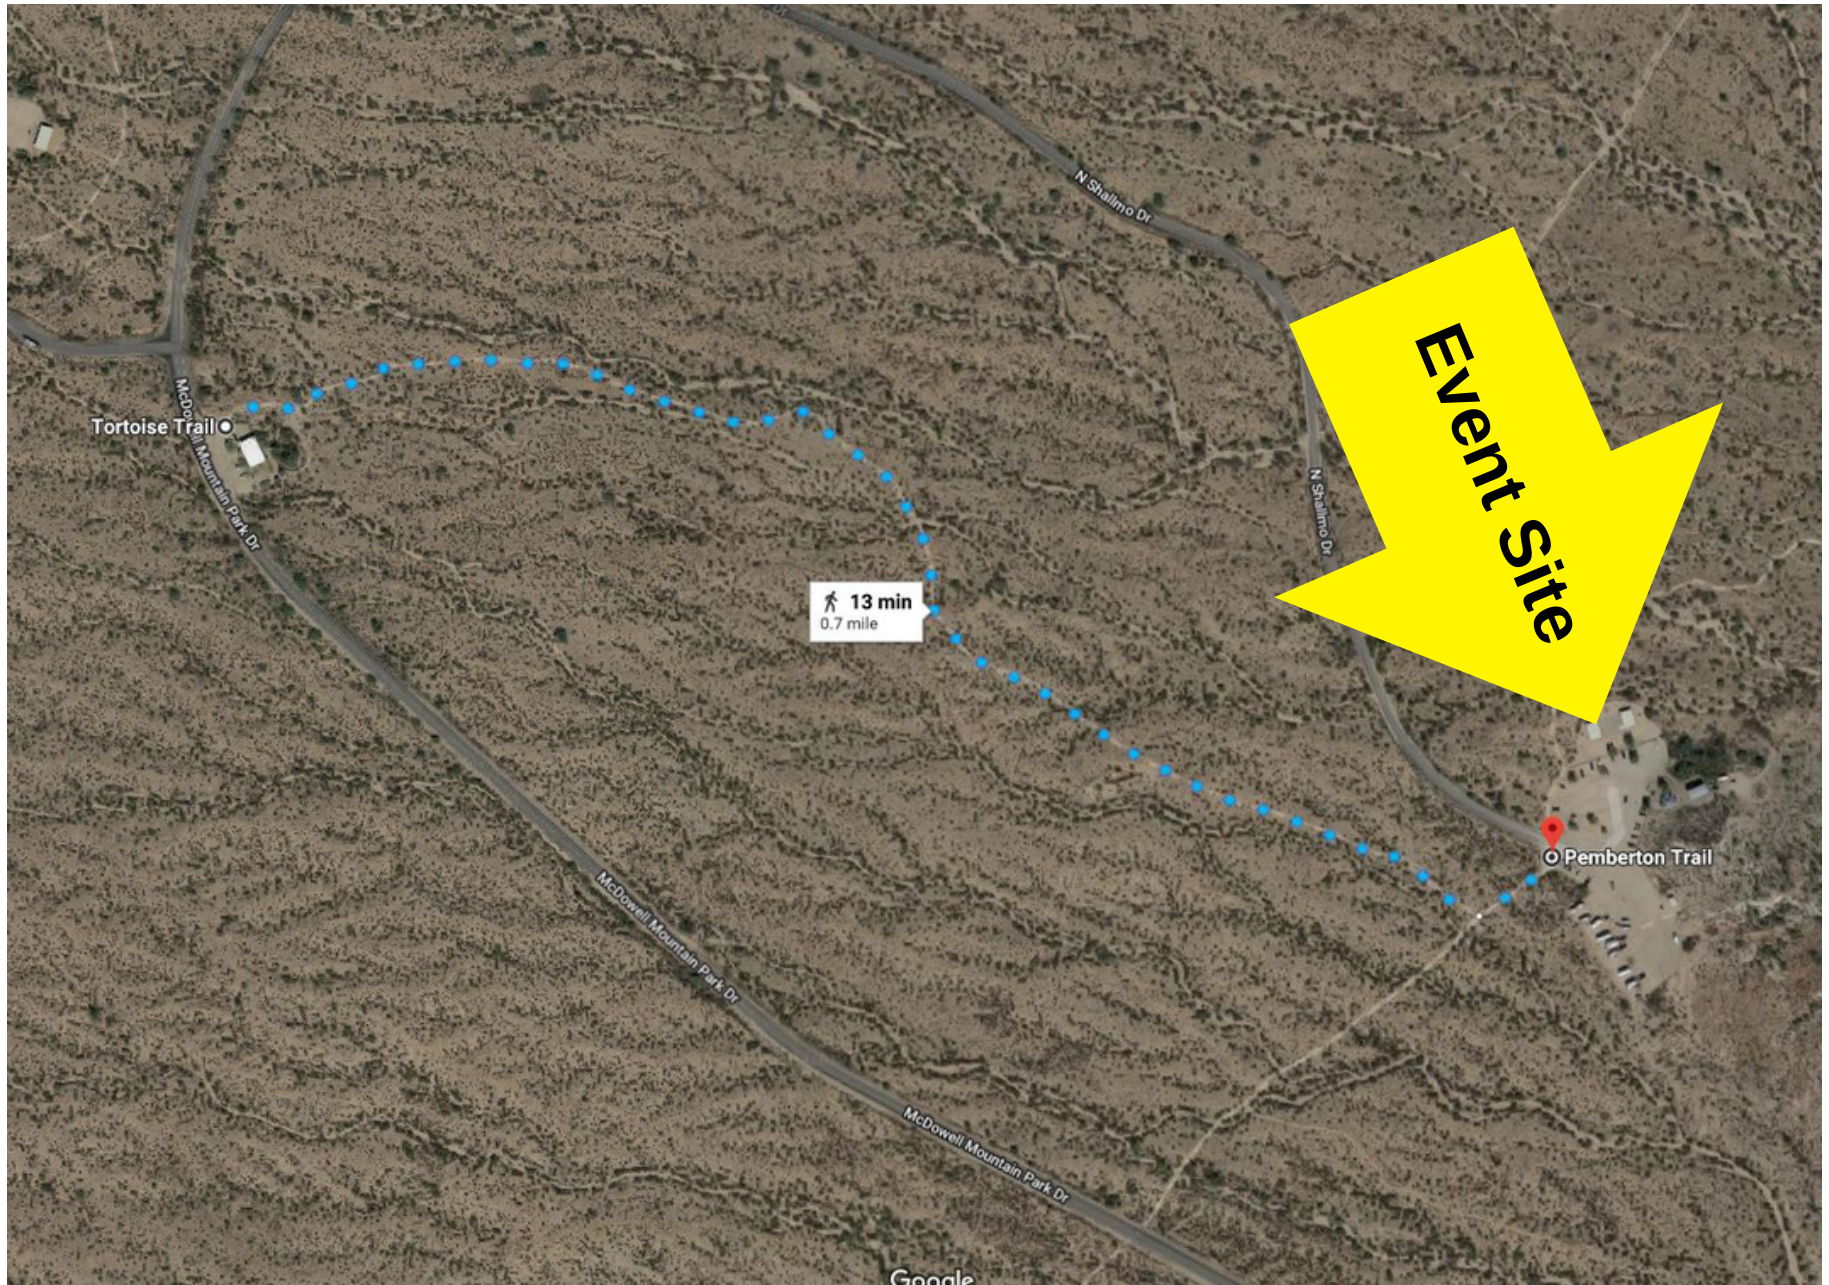

April 6, 2024

7:30-11 am

McDowell Mountain  
Regional Park Directions

16300 McDowell Mountain Park Dr.  
Fountain Hills, AZ 85264 - Pemberton

Trailhead Staging Area

From Downtown Phoenix:

1. Take the 202 Loop East.
2. Take exit 13 for Country Club Drive/AZ-87; turn left onto AZ-87 North (headed towards Fountain Hills). From the AZ-87 North, turn left onto Shea Blvd.
3. From Shea Blvd, turn right onto Fountain Hills Blvd.
4. Fountain Hills Blvd turns into McDowell Mountain Road. Continue onto McDowell Mountain Road for over 3.5 miles.
5. McDowell Mountain Regional Park will be on the left. Turn left onto McDowell Mountain Park Drive.
6. Once inside the park, keep going straight on McDowell Mountain Park Drive for approximately 2 miles. You will see the Visitor Center on your right and shortly after you will turn right onto N. Shallmo Drive. Follow N. Shallmo Drive for approximately 1 mile to the entrance of the Pemberton Trailhead area on your left.

# 1.5 Mile Tortoise Trail

# 4.5 Mile Scenic Trail Loop