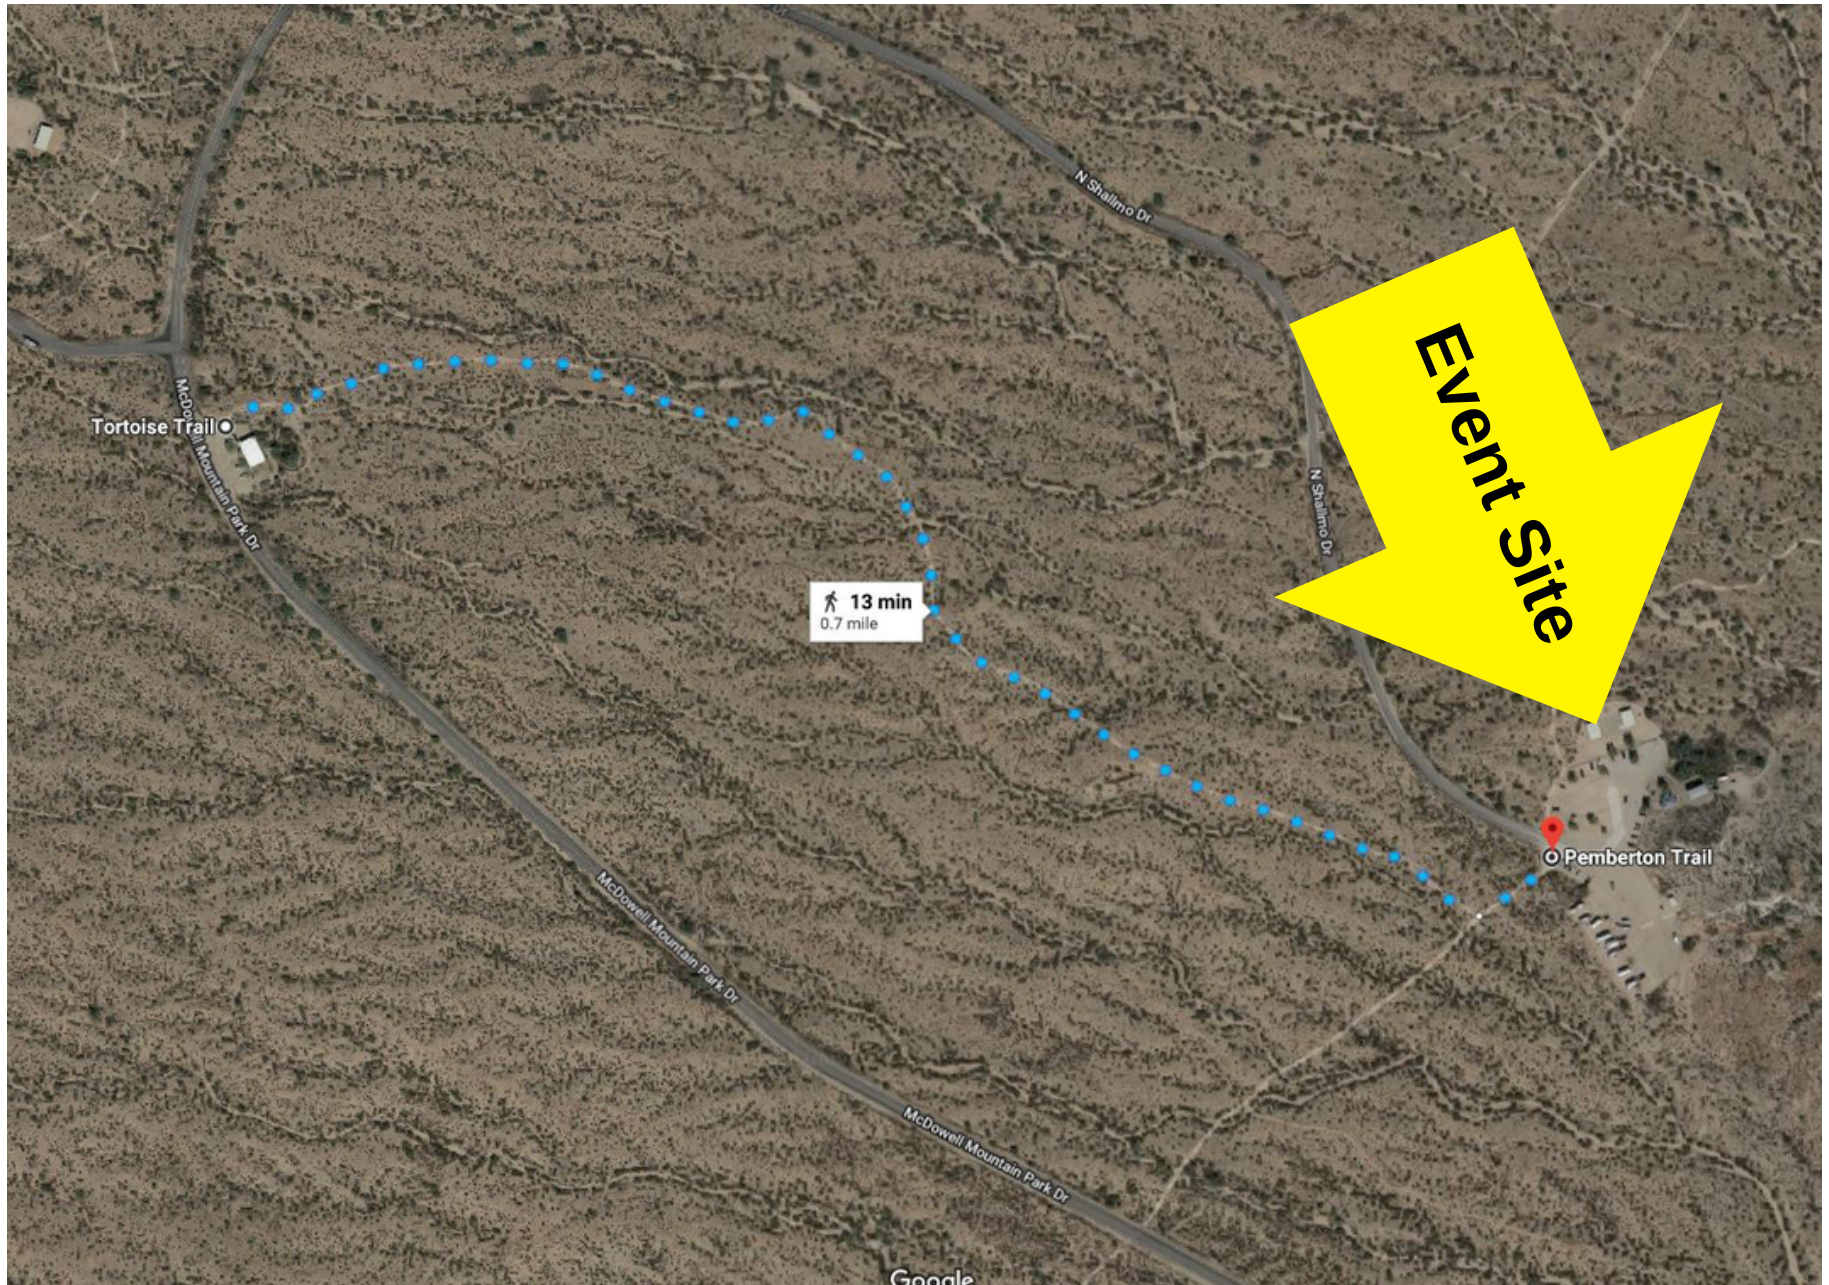

April 26, 2025

7:15-11 am

McDowell Mountain
Regional Park Directions

16300 McDowell Mountain Park Dr.
Fountain Hills, AZ 85264 - Pemberton

Trailhead Staging Area

From Downtown Phoenix:

1. Take the 202 Loop East.
2. Take exit 13 for Country Club Drive/AZ-87; turn left onto AZ-87 North (headed towards Fountain Hills). From the AZ-87 North, turn left onto Shea Blvd.
3. From Shea Blvd, turn right onto Fountain Hills Blvd.
4. Fountain Hills Blvd turns into McDowell Mountain Road. Continue onto McDowell Mountain Road for over 3.5 miles.
5. McDowell Mountain Regional Park will be on the left. Turn left onto McDowell Mountain Park Drive.
6. Once inside the park, keep going straight on McDowell Mountain Park Drive for approximately 2 miles. You will see the Visitor Center on your right and shortly after you will turn right onto N. Shallmo Drive. Follow N. Shallmo Drive for approximately 1 mile to the entrance of the Pemberton Trailhead area on your left.

1.5 Mile Tortoise Trail

4.5 Mile Scenic Trail Loop